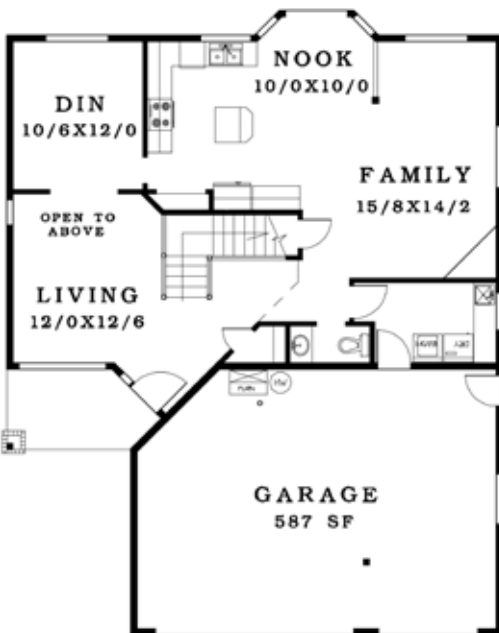

The Berkshire

Pyramid Homes Inc.

Your Vision. Our Expertise.

2461 sq ft

Main Level ◀ 40' ▶

Upper Level

51'