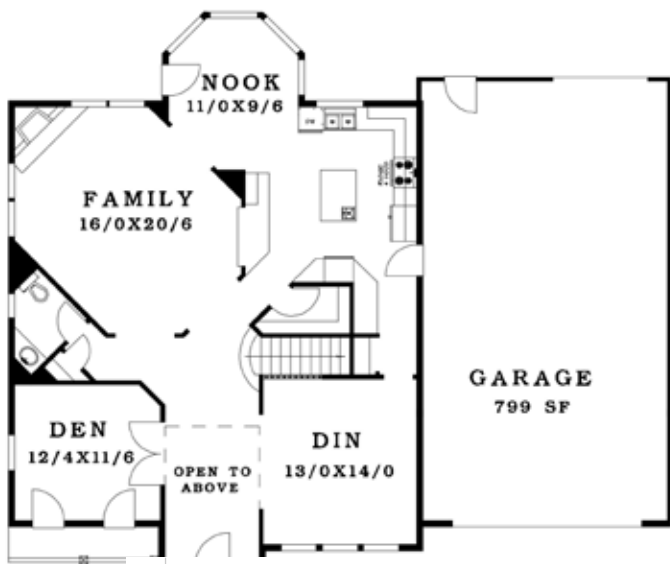

The Bradford

Pyramid Homes Inc.

Your Vision. Our Expertise.

3324 sq ft

Main Level

Upper Level

48'

56'