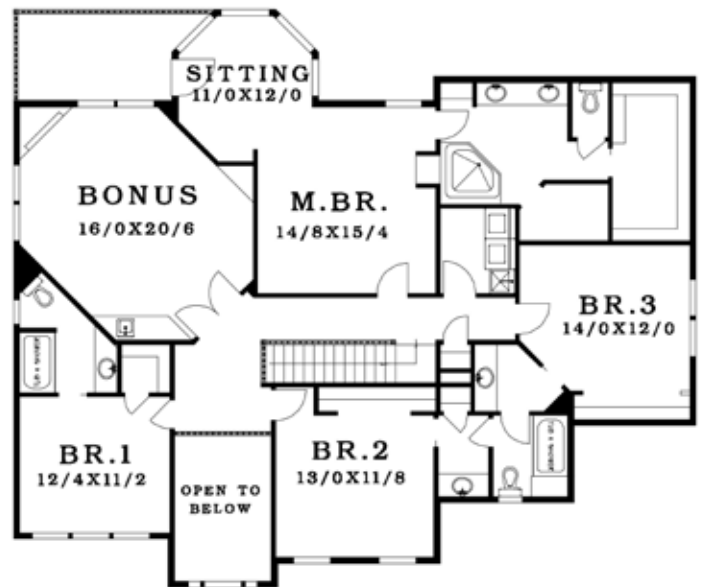

The Bradford

Pyramid Homes Inc.

Your Vision. Our Expertise.

3324 sq ft

Main Level

Upper Level

48'

56'