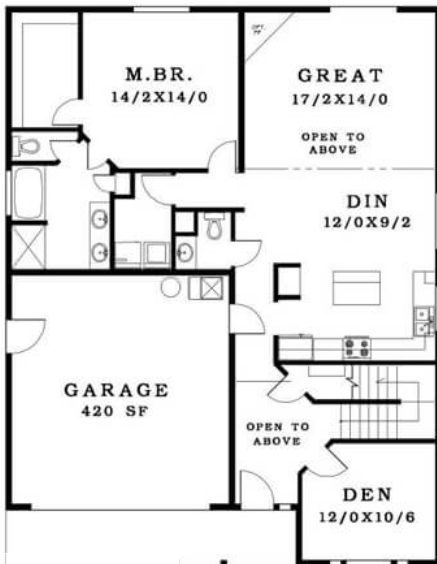

The Cannondale

Pyramid Homes Inc.

Your Vision. Our Expertise.

2575 sq ft

Main Level

◀ 39' ▶

Upper Level

50'