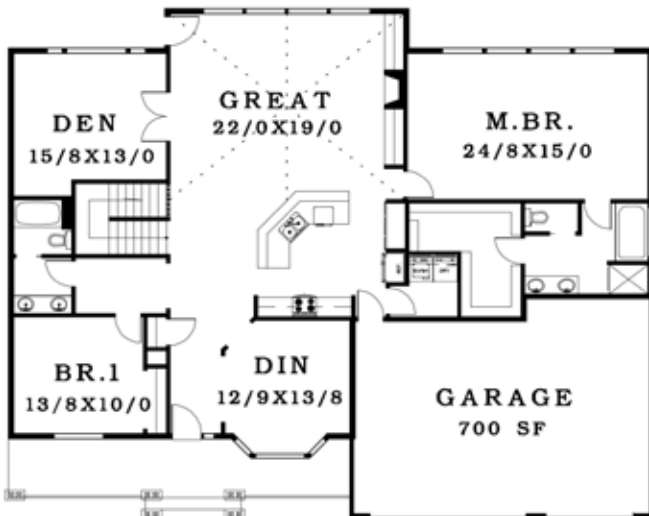

The Dublin

Pyramid Homes Inc.

Your Vision. Our Expertise.

3397 sq ft

Main Level ◀ 66' ▶

Upper Level

52'