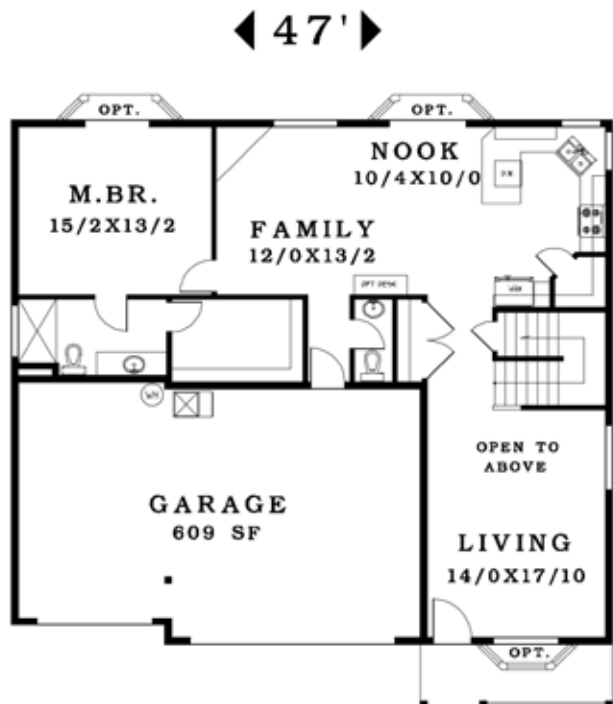

# The Evergreen

Pyramid Homes Inc.

Your Vision. Our Expertise.

2280 sq ft

Main Level

Upper Level

▲ 43' ▼