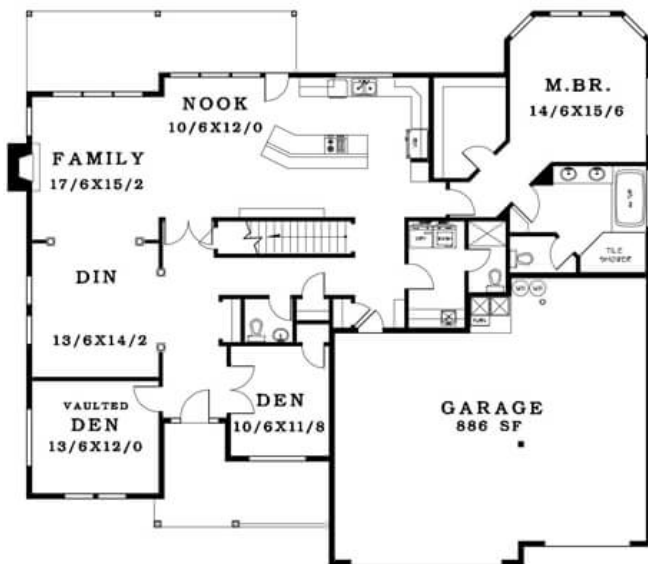

The Riverton

Pyramid Homes Inc.

Your Vision. Our Expertise.

3274 sq ft

Main Level

◀ 68' ▶

Upper Level

59