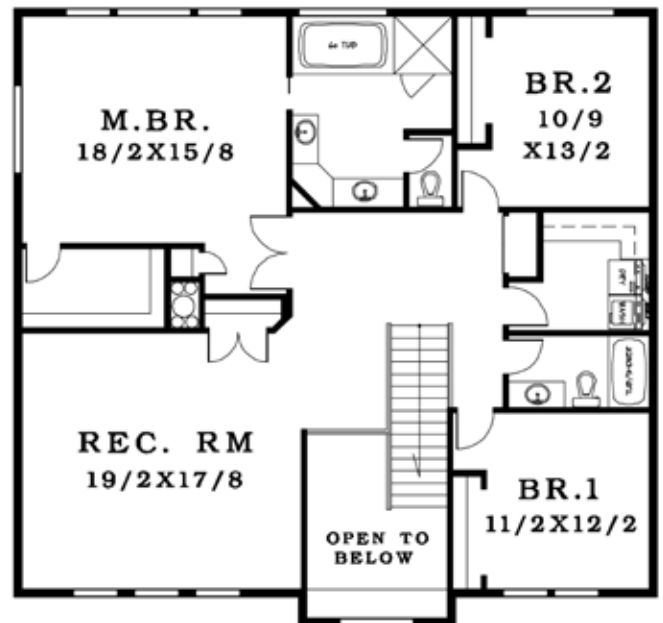

The Scottsdale

Pyramid Homes Inc.

Your Vision. Our Expertise.

3035 sq ft

Main Level

Upper Level

59'6"