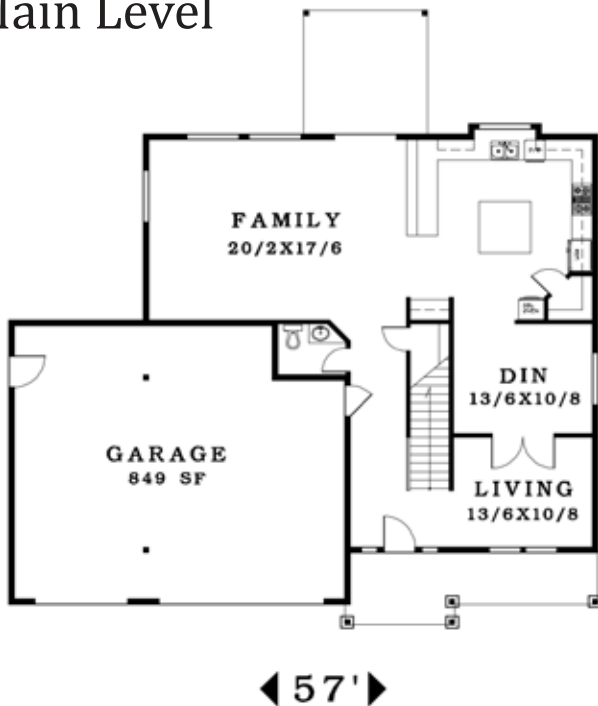

The Scottsdale

Pyramid Homes Inc.

Your Vision. Our Expertise.

3035 sq ft

Main Level

Upper Level

59'6"