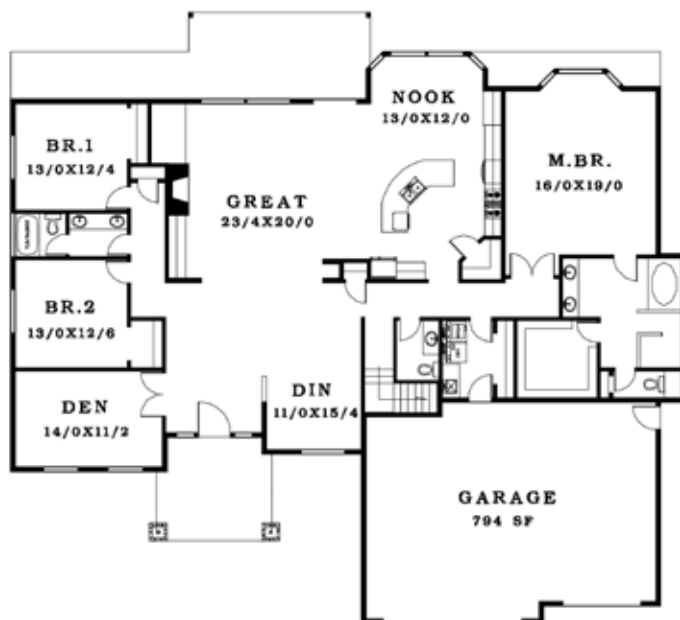

The Somerset

Pyramid Homes Inc.

Your Vision. Our Expertise.

3478 sq ft

◀ 78' ▶

Main Level

70'6"

Upper Level