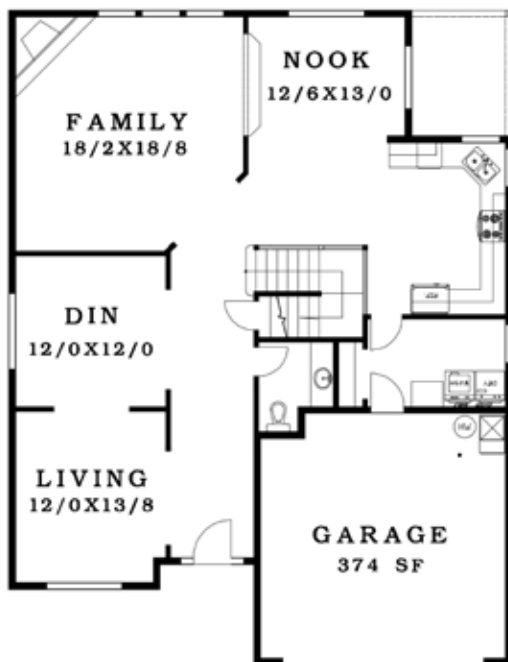

The Sonoma

Pyramid Homes Inc.

Your Vision. Our Expertise.

3120 sq ft

Main Level ◀ 40' ▶

Upper Level

52'

pyramidhomesinc.com