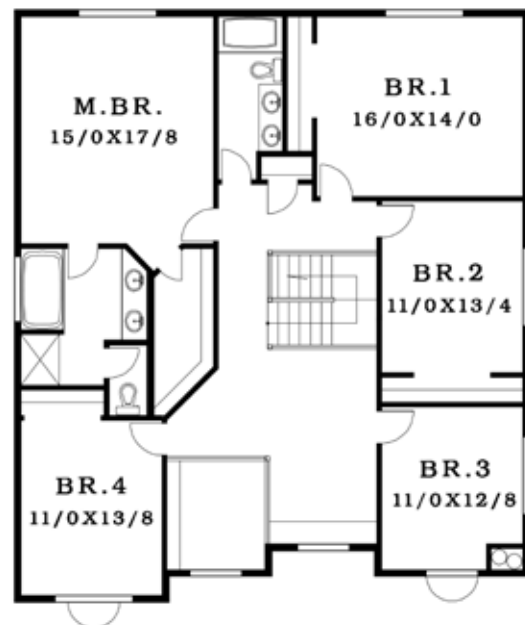

The Sonoma

Pyramid Homes Inc.

Your Vision. Our Expertise.

3120 sq ft

Main Level ◀ 40' ▶

Upper Level

52'

pyramidhomesinc.com