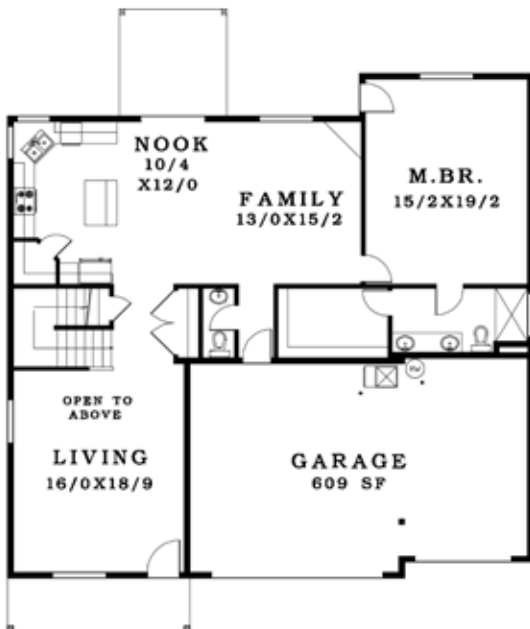

The Sutherland

Pyramid Homes Inc.

Your Vision. Our Expertise.

2617 sq ft

Main Level ◀ 49' ▶

Upper Level

52'